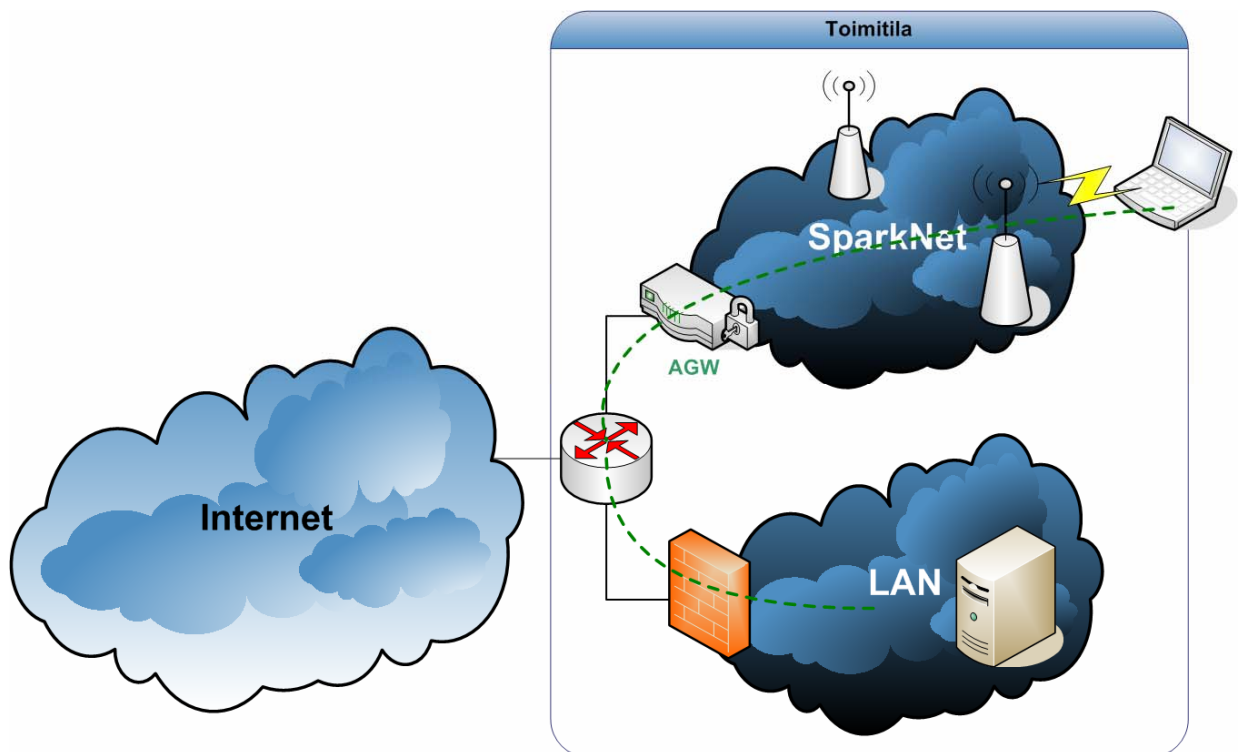

# SPARKNET

SparkNet is the largest wireless network in Finland. SparkNet enables easy and affordable network connection for mobile users.

SparkNet has a wide product portfolio for building guest networks. This portfolio covers different needs for different business environments. There are cost effective solutions for small environments like cafes, while enterprise solutions scale to be used in large companies having offices in multiple locations.

User management solutions enable easy generation and deployment of guest accounts. User management can also be integrated with existing user management solutions in the enterprise.

<http://www.sparknet.fi>  
<https://open.sparknet.fi>