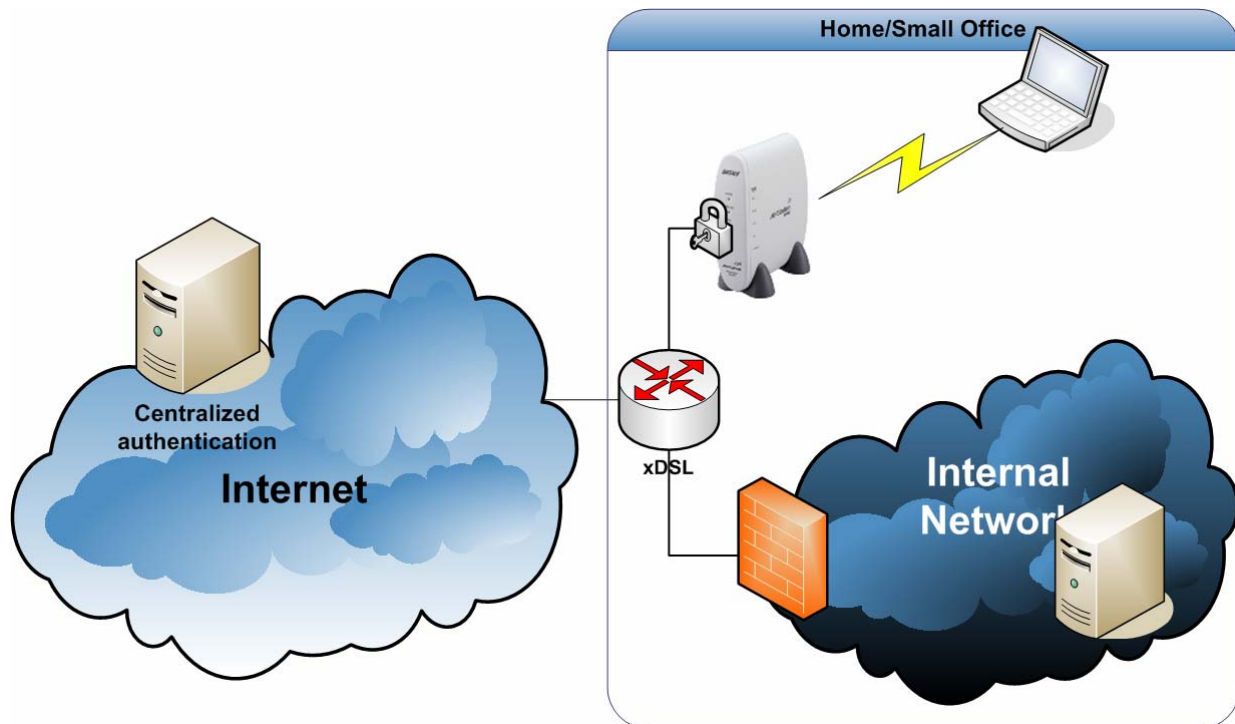

## SparkNet Enterprise

The SparkNet Enterprise solution is the most scalable solution designed for use in large Enterprises. This solution is targeted to WAN environments for enterprises with offices in multiple locations. The solution may be based on the use of VLAN technology and already existing Internet connection.

The SparkNet Business Center solution is designed for environments where several companies are located in same building. "office hotels" and large office buildings are ideal deployment areas for the Business Center solution.

## SparkNet Business Solution

The SparkNet Business Solution is a scalable model for small and medium size companies. Solution is based on the reuse of network resources, thus exploiting investments already made. No separate Internet connection is needed since the existing connection can be utilized.

SparkNet SOHO is a wireless solution for small offices and home users. This model is also based on the use of available network resources and thus no separate Internet connection is needed.