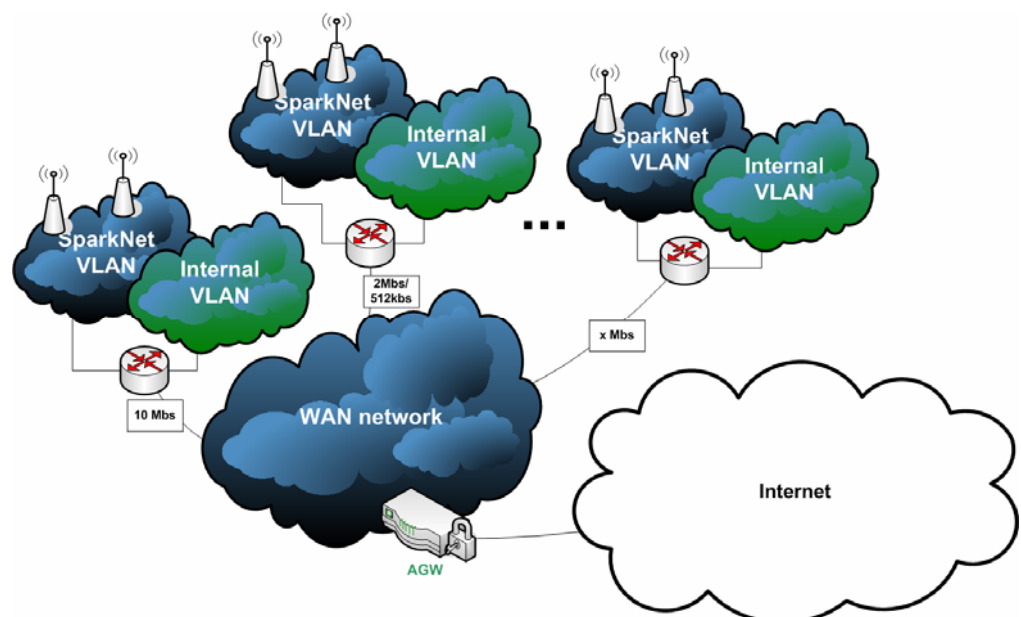

Products	Grounding fees
SparkNet City Multi operator environment	7000 €
SparkNet Enterprise Solution for enterprises having offices in multiple locations	2000 €
SparkNet Business Center	2000 € 60 €/month
SparkNet Business Solution Basic corporate solution	1750 €
SparkNet SOHO Solution for small offices and home users	250 €
OpenSpark User community for wireless network users	-

Prices not including taxes

SparkNet Enterprise

The SparkNet Enterprise solution is the most scalable solution designed for use in large Enterprises. This solution is targeted to WAN environments for enterprises with offices in multiple locations. The solution may be based on the use of VLAN technology and already existing Internet connection.

Deployment of the Enterprise solution

Our specialists design deployment together with the customer who specifies coverage areas during the design phase. The customer receives an offer according to the deployment plan.