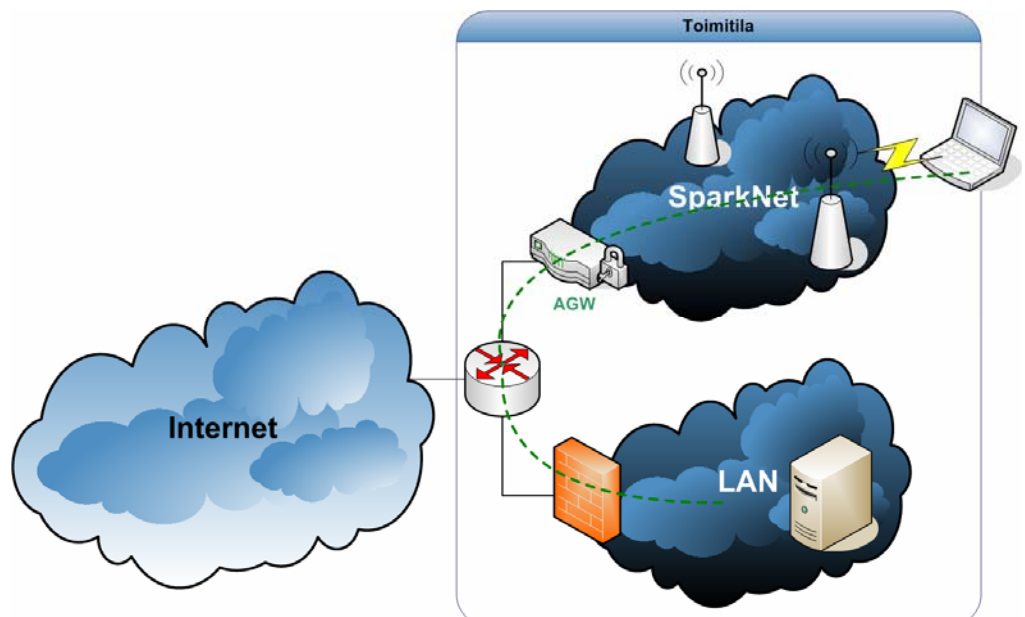

SparkNet Business Solution

The SparkNet Business Solution is a scalable model for small and medium size companies. Solution is based on the reuse of network resources, thus exploiting investments already made. No separate Internet connection is needed since the existing connection can be utilized.