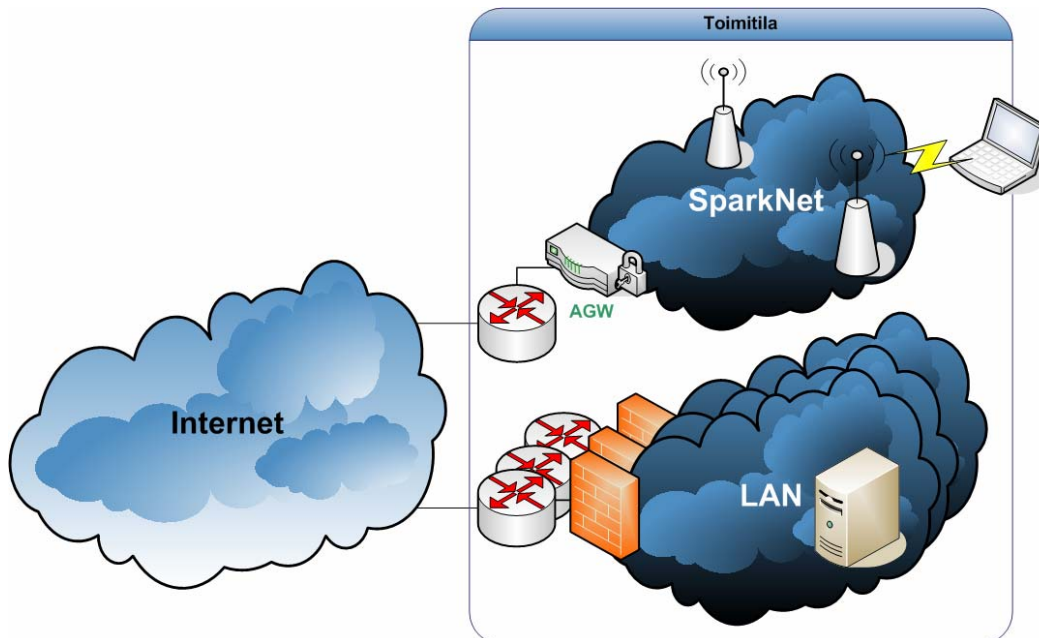

The SparkNet Business Center solution is designed for environments where several companies are located in same building. "office hotels" and large office buildings are ideal deployment areas for the Business Center solution.